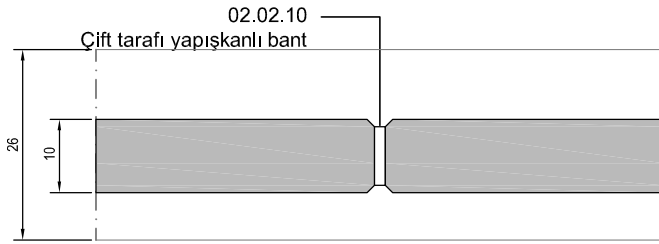

CAM CAM KAPI DETAYI
GLASS-TO-GLASS DOOR DETAIL