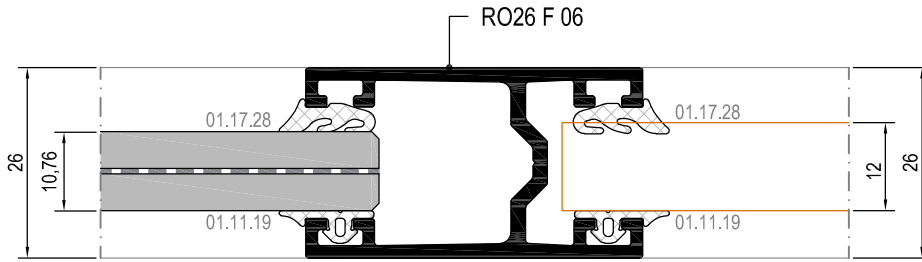

ALÜMİNYUM KASA AHŞAP KAPI DETAYI
WOOD DOOR DETAIL WITH ALUMINIUM FRAME