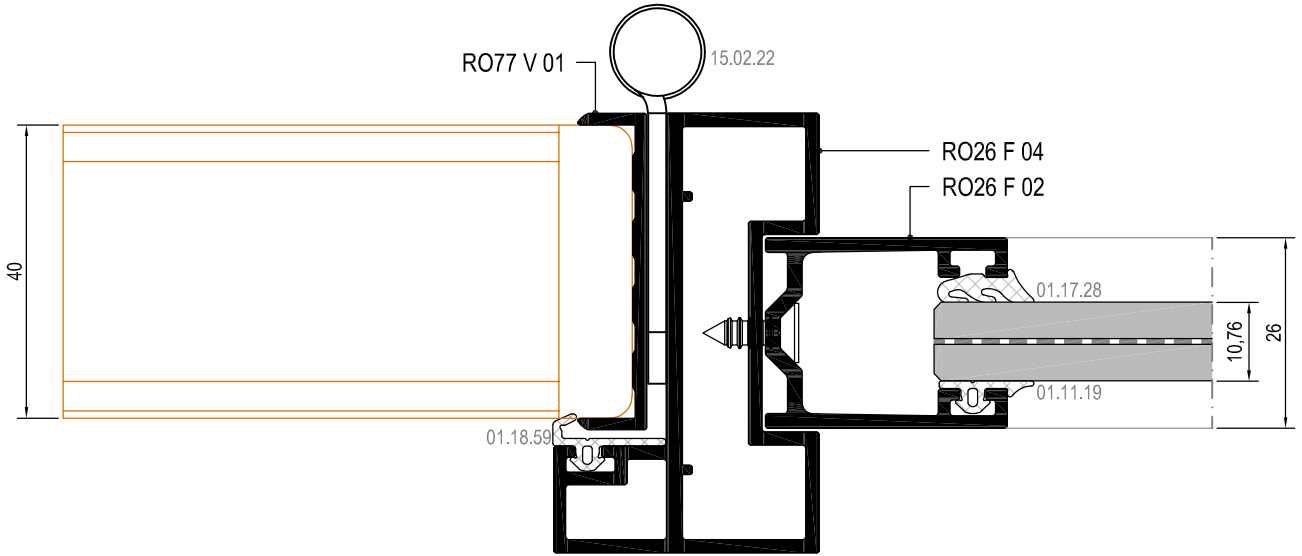

ALÜMİNYUM KASA AHŞAP KAPI DETAYI
WOOD DOOR DETAIL WITH ALUMINIUM FRAME

Ölçek/Scale: 1/2

ALÜMİNYUM KASA AHŞAP KAPI DETAYI
WOOD DOOR DETAIL WITH ALUMINIUM FRAME

ALÜMİNYUM KASA AHŞAP KAPI DETAYI
WOOD DOOR DETAIL WITH ALUMINIUM FRAME