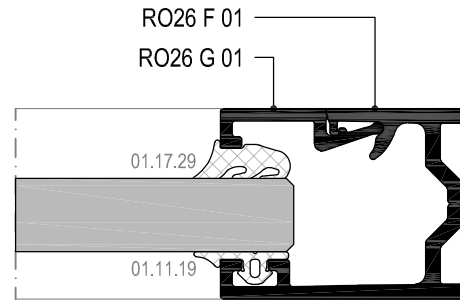

Ölçek/Scale: 1/2

CAM CAM KAPI DETAYI
GLASS-TO-GLASS DOOR DETAIL

Ölçek/Scale: 1/2

CAM CAM KAPI DETAYI
GLASS-TO-GLASS DOOR DETAIL

DETAYLAR
DETAILS

RO26

CAM CAM KAPI DETAYI
GLASS-TO-GLASS DOOR DETAIL

CAM CAM KAPI DETAYI
GLASS-TO-GLASS DOOR DETAIL