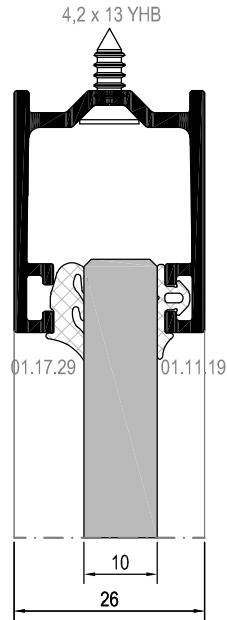

CAM CAM KAPI DETAYI
GLASS-TO-GLASS DOOR DETAIL