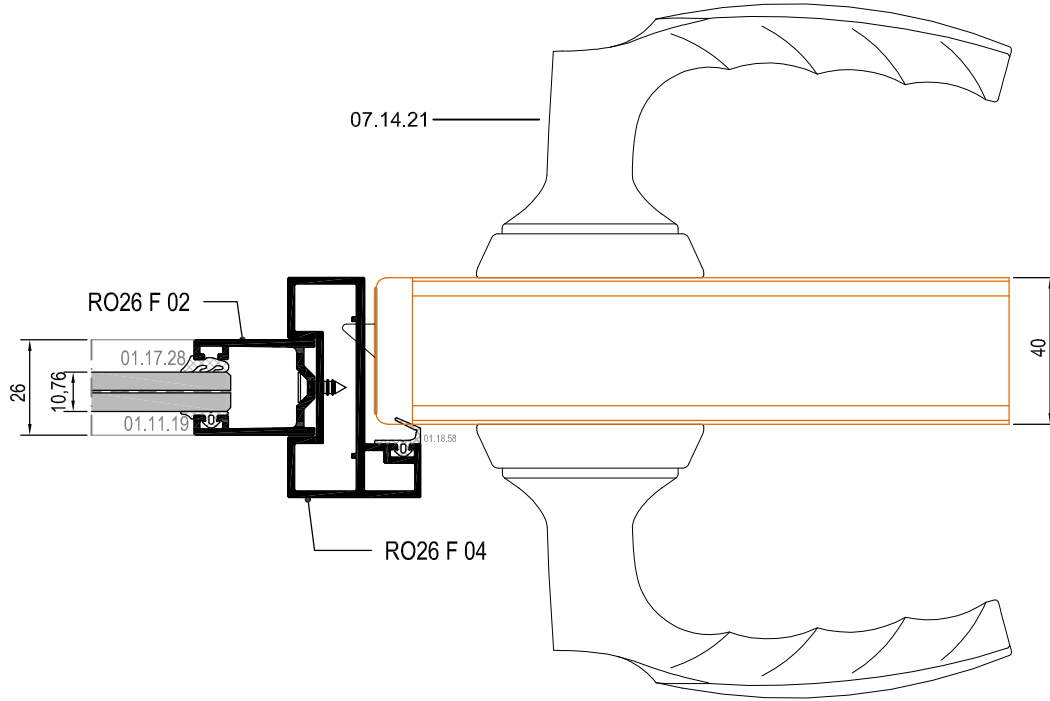

ALÜMİNYUM KASA AHŞAP KAPI DETAYI
WOOD DOOR DETAIL WITH ALUMINIUM FRAME

Ölçek/Scale: 1/2

ALÜMİNYUM KASA AHŞAP KAPI DETAYI
WOOD DOOR DETAIL WITH ALUMINIUM FRAME

ALÜMİNYUM KASA AHŞAP KAPI DETAYI
WOOD DOOR DETAIL WITH ALUMINIUM FRAME