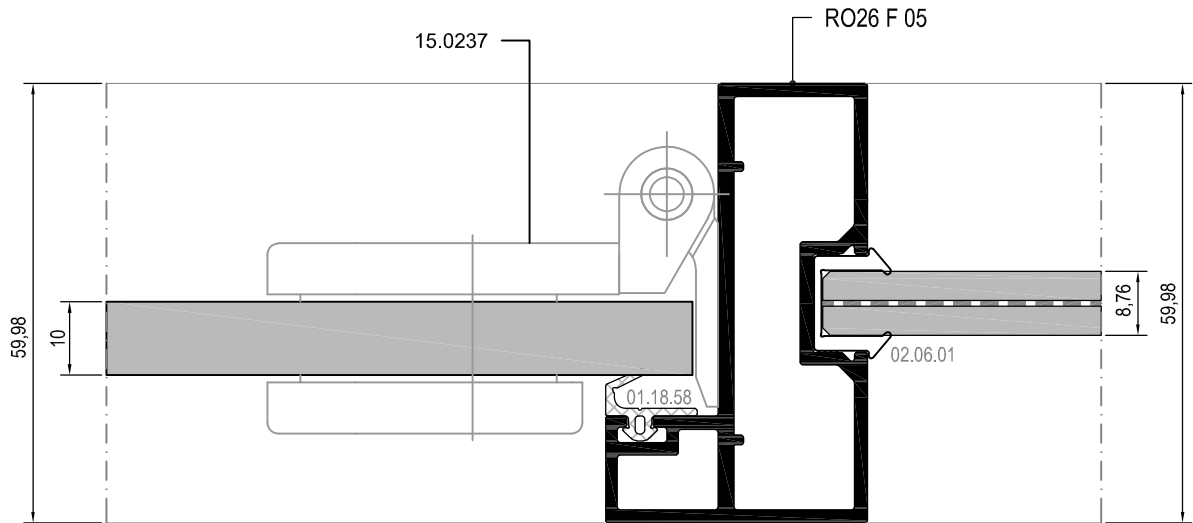

ALÜMİNYUM KASA CAM KAPI DETAYI
GLASS DOOR DETAIL WITH ALUMINIUM FRAME