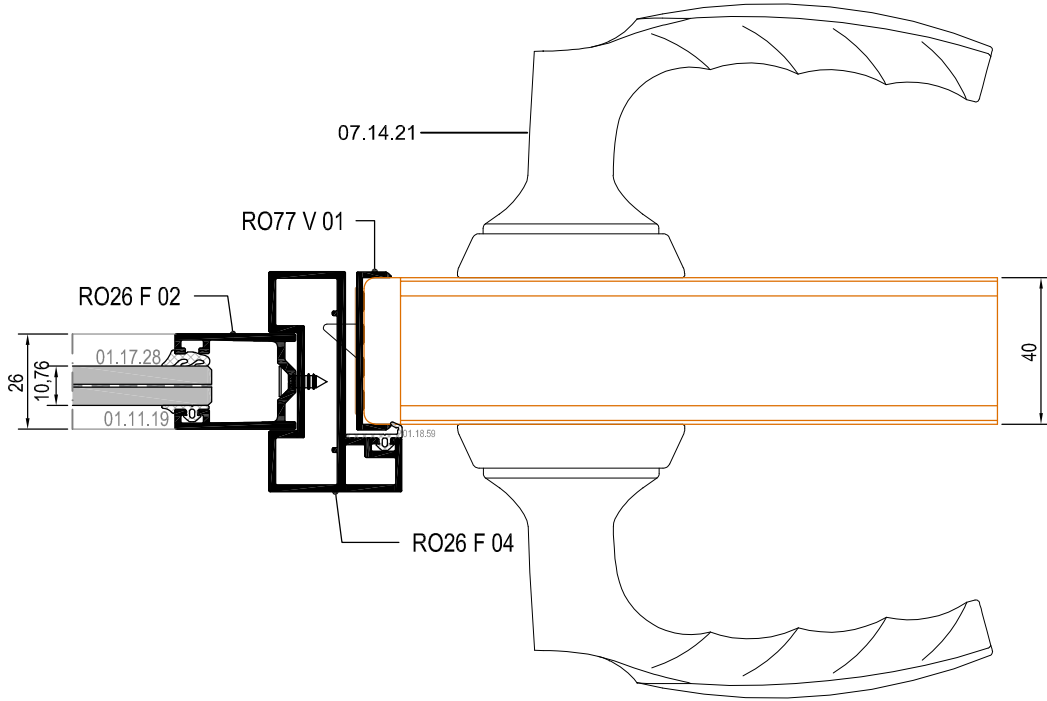

ALÜMİNYUM KASA AHŞAP KAPI DETAYI
WOOD DOOR DETAIL WITH ALUMINIUM FRAME

Ölçek/Scale: 1/2

ALÜMİNYUM KASA AHŞAP KAPI DETAYI
WOOD DOOR DETAIL WITH ALUMINIUM FRAME

ALÜMİNYUM KASA AHŞAP KAPI DETAYI
WOOD DOOR DETAIL WITH ALUMINIUM FRAME