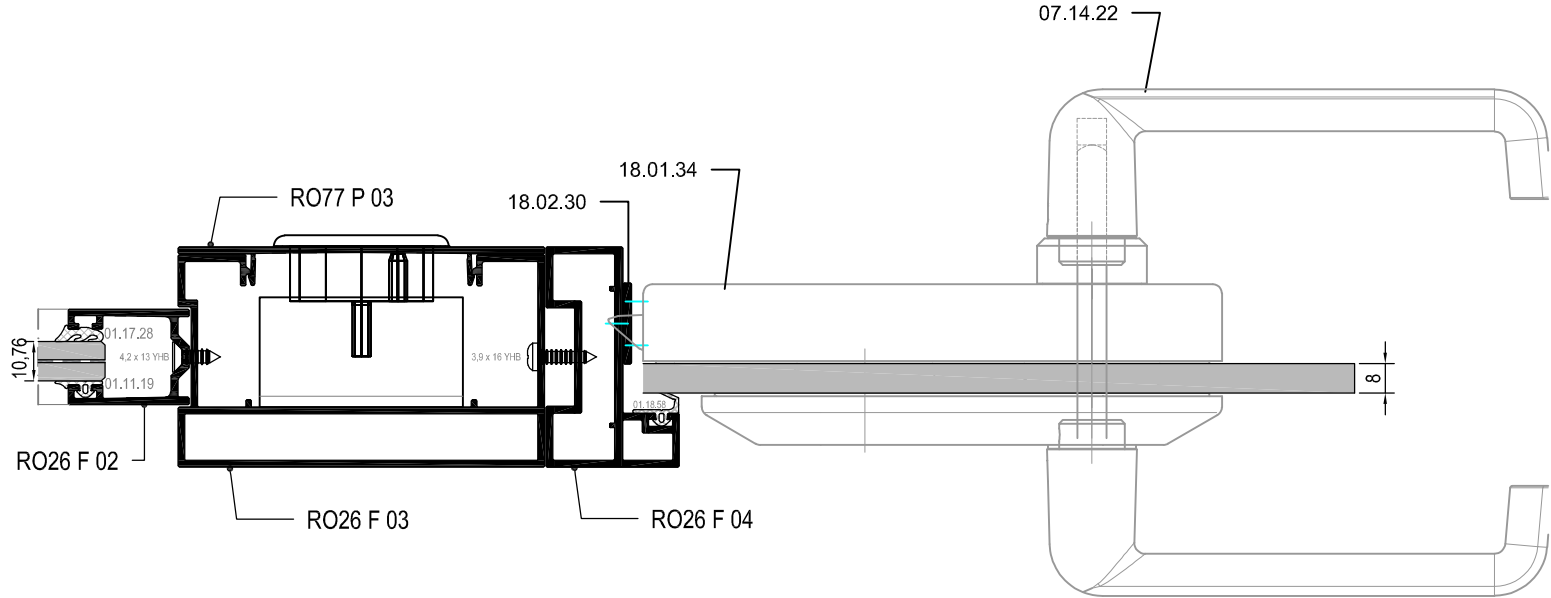

ALÜMİNYUM KASA CAM KAPI DETAYI
GLASS DOOR DETAIL WITH ALUMINIUM FRAME

Ölçek/Scale: 1/2