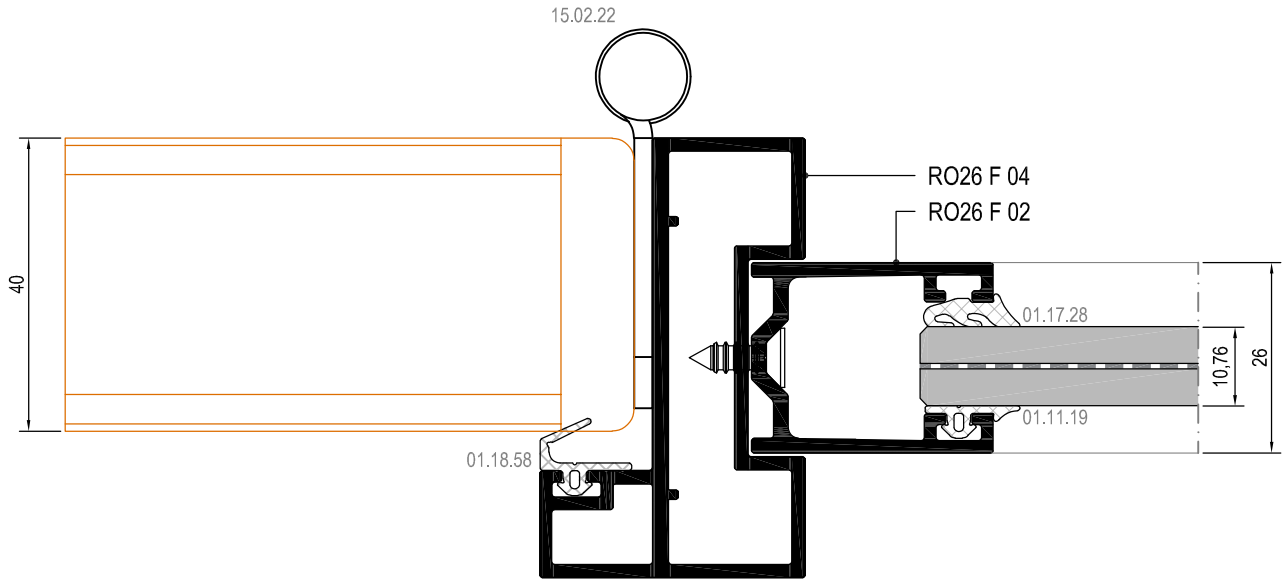

ALÜMİNYUM KASA AHŞAP KAPI DETAYI
WOOD DOOR DETAIL WITH ALUMINIUM FRAME