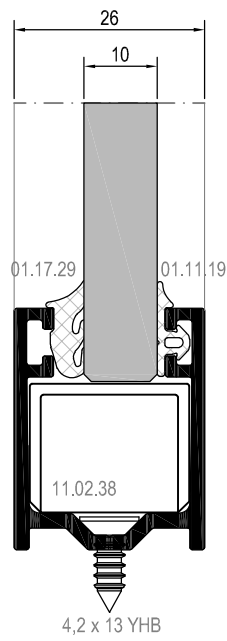

CAM CAM KAPI DETAYI
GLASS-TO-GLASS DOOR DETAIL