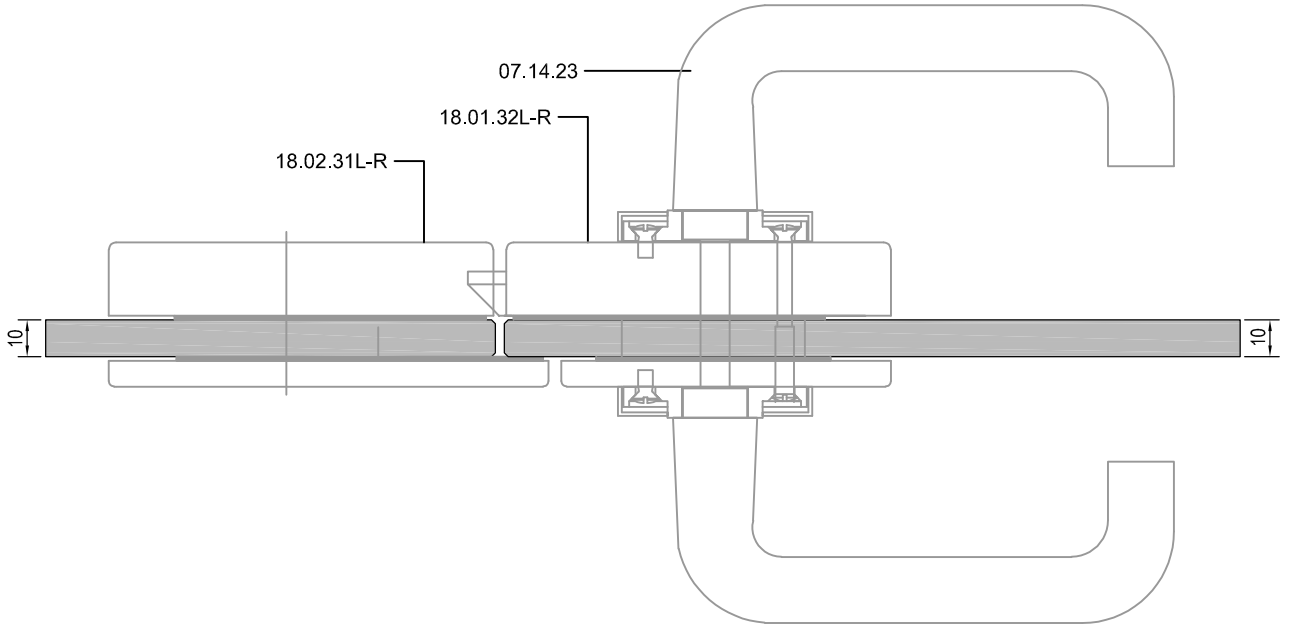

ALÜMİNYUM KASA AHŞAP KAPI DETAYI
WOOD DOOR DETAIL WITH ALUMINIUM FRAME

CAM CAM KAPI DETAYI
GLASS-TO-GLASS DOOR DETAIL

CAM CAM KAPI DETAYI
GLASS-TO-GLASS DOOR DETAIL

CAM CAM KAPI DETAYI
GLASS-TO-GLASS DOOR DETAIL

Ölçek/Scale: 1/2

CAM CAM KAPI DETAYI
GLASS-TO-GLASS DOOR DETAIL

Ölçek/Scale: 1/2

CAM CAM KAPI DETAYI
GLASS-TO-GLASS DOOR DETAIL

DETAYLAR
DETAILS

RO26

CAM CAM KAPI DETAYI
GLASS-TO-GLASS DOOR DETAIL

CAM CAM KAPI DETAYI
GLASS-TO-GLASS DOOR DETAIL