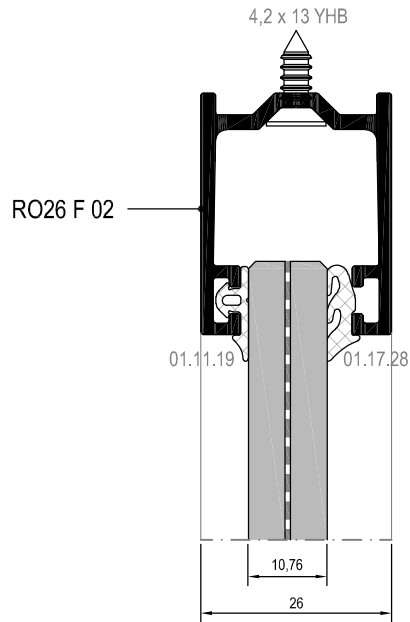

CAM CAM KAPI DETAYI
GLASS-TO-GLASS DOOR DETAIL