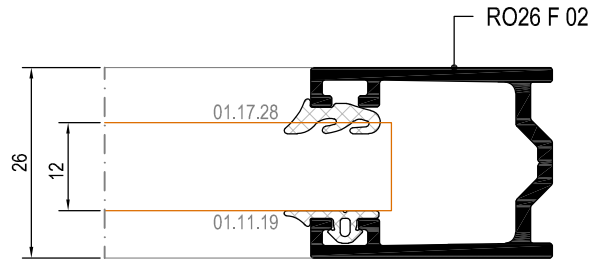

ALÜMİNYUM KASA AHŞAP KAPI DETAYI
WOOD DOOR DETAIL WITH ALUMINIUM FRAME