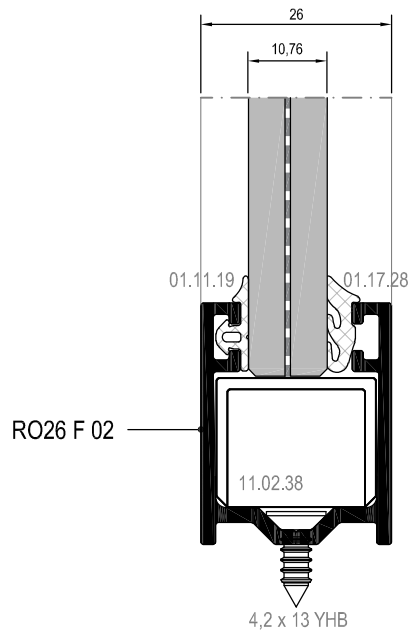

Ölçek/Scale: 1/2

CAM CAM KAPI DETAYI
GLASS-TO-GLASS DOOR DETAIL

Ölçek/Scale: 1/2

CAM CAM KAPI DETAYI
GLASS-TO-GLASS DOOR DETAIL

DETAYLAR
DETAILS

RO26

CAM CAM KAPI DETAYI
GLASS-TO-GLASS DOOR DETAIL

CAM CAM KAPI DETAYI
GLASS-TO-GLASS DOOR DETAIL

CAM CAM KAPI DETAYI
GLASS-TO-GLASS DOOR DETAIL

CAM CAM KAPI DETAYI
GLASS-TO-GLASS DOOR DETAIL

MİMARİ KATALOG

ARCHITECTURAL CATALOGUE

Alüminyum Kapı Pencere ve Giydirme Cephe Sistemleri

Aluminium Window Doors and Facade Systems