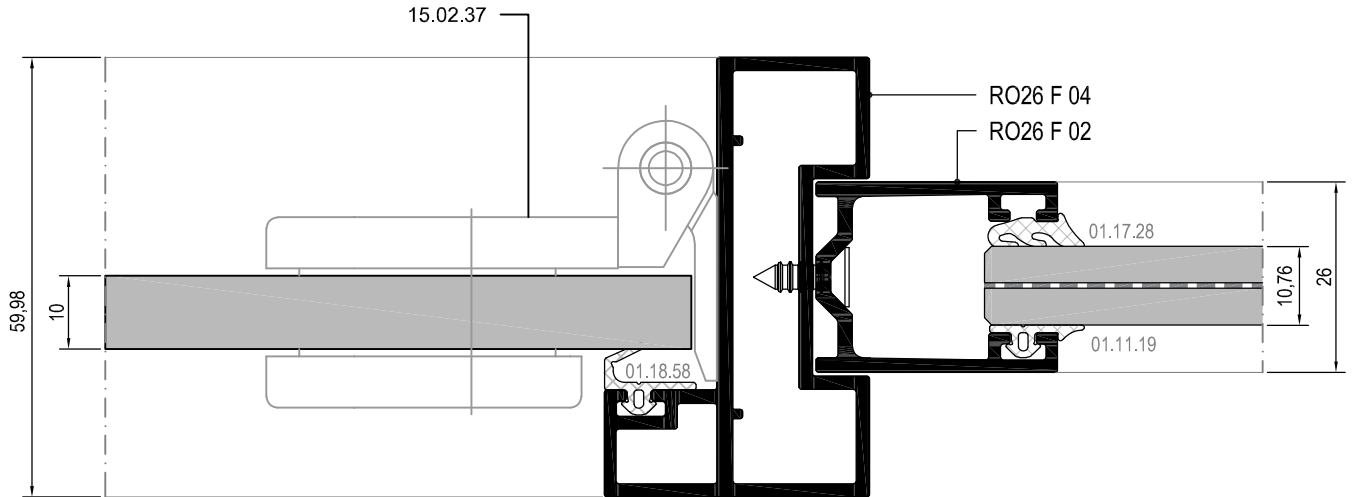

ALÜMİNYUM KASA CAM KAPI DETAYI
GLASS DOOR DETAIL WITH ALUMINIUM FRAME

ALÜMİNYUM KASA CAM KAPI DETAYI
GLASS DOOR DETAIL WITH ALUMINIUM FRAME

Ölçek/Scale: 1/2

ALÜMİNYUM KASA CAM KAPI DETAYI
GLASS DOOR DETAIL WITH ALUMINIUM FRAME