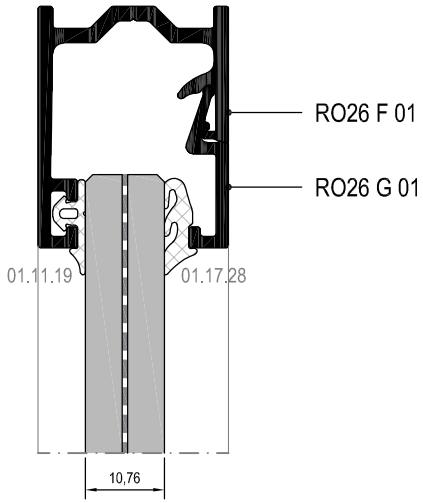

Ölçek/Scale: 1/2

CAM CAM KAPI DETAYI
GLASS-TO-GLASS DOOR DETAIL

Ölçek/Scale: 1/2

CAM CAM KAPI DETAYI
GLASS-TO-GLASS DOOR DETAIL

DETAYLAR
DETAILS

RO26

CAM CAM KAPI DETAYI
GLASS-TO-GLASS DOOR DETAIL

CAM CAM KAPI DETAYI
GLASS-TO-GLASS DOOR DETAIL

CAM CAM KAPI DETAYI
GLASS-TO-GLASS DOOR DETAIL

CAM CAM KAPI DETAYI
GLASS-TO-GLASS DOOR DETAIL

MİMARİ KATALOG

ARCHITECTURAL CATALOGUE

Alüminyum Kapı Pencere ve Giydirme Cephe Sistemleri

Aluminium Window Doors and Facade Systems