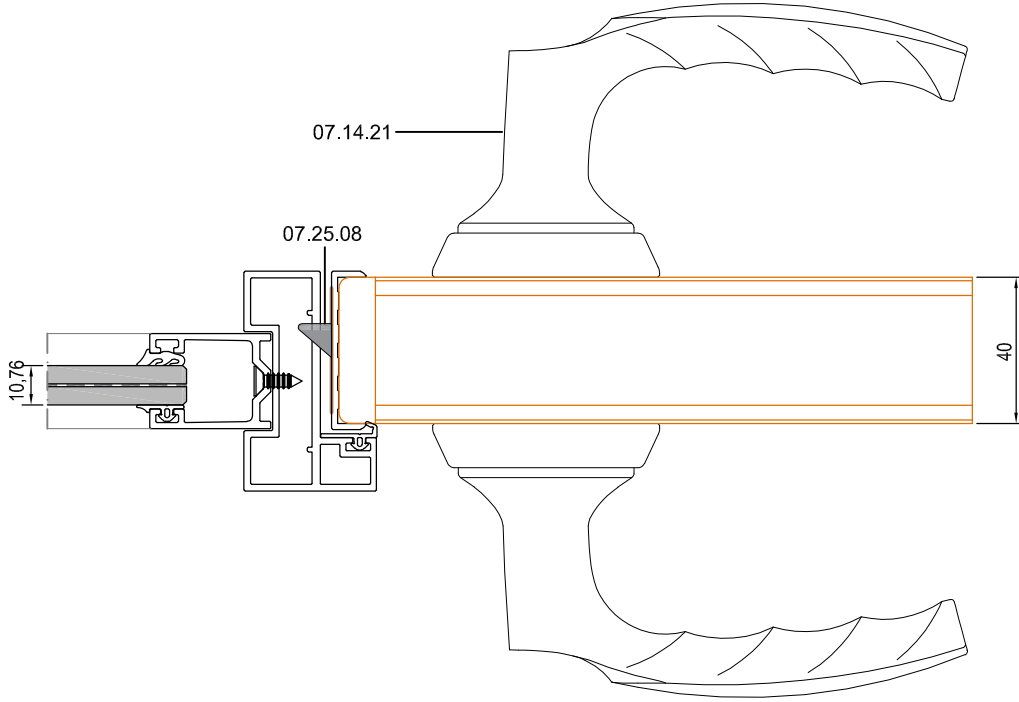

ALÜMİNYUM KASA AHŞAP KAPI DETAYI İÇİN
WOOD DOOR WITH ALUMINIUM FRAME DETAIL

KOL ALTERNATİFLERİ / HANDLE ALTERNATIVES

	07.14.21 HOPPE ATLANTA KAPI KOLU HOPPE ATLANTA DOOR HANDLE Renk / Colour : Siyah-Gri Black-Grey	

DİL SETLERİ / MORTISE LOCKING SET

	07.25.08 HOPPE HCS DİL SETİ HOPPE MORTISE LOCKING SET Renk / Colour : Paslanmaz çelik