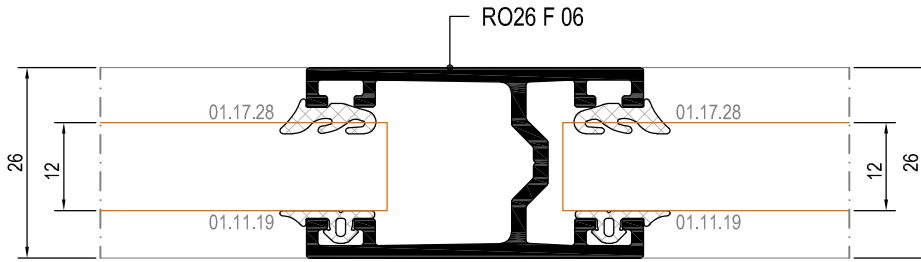

Ölçek/Scale: 1/2

ALÜMİNYUM KASA AHŞAP KAPI DETAYI
WOOD DOOR DETAIL WITH ALUMINIUM FRAME

ALÜMİNYUM KASA AHŞAP KAPI DETAYI
WOOD DOOR DETAIL WITH ALUMINIUM FRAME

ALÜMİNYUM KASA AHŞAP KAPI DETAYI
WOOD DOOR DETAIL WITH ALUMINIUM FRAME