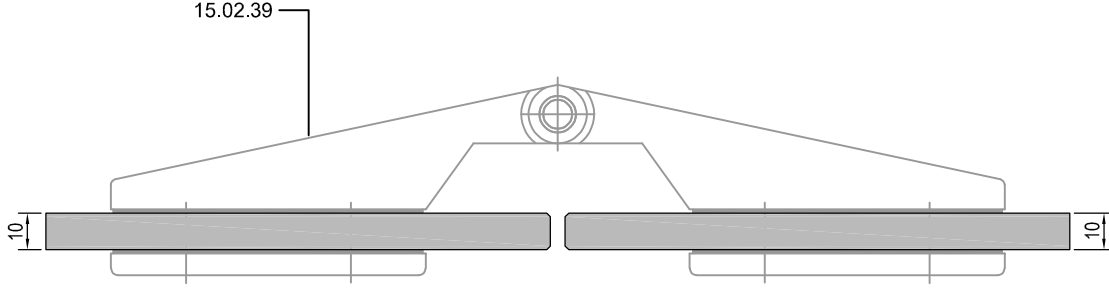

CAM CAM KAPI DETAYI İÇİN / GLASS-TO-GLASS DOOR DETAIL

Ölçek/Scale: 1/2

MENTEŞELER / HINGES

15.02.39

DORMA STUDIO RONDO MENTEŞE
DORMA STUDIO RONDO HINGE

Renk / Colour : Siyah-Gri
Black-Grey

Kapı ağırlığı max.45 kg ve 2 adet menteşe kullanılmalı. (Should be used 2 for 45 kg door.)
8 / 10 mm temperli cam kullanılabilir. (8/10mm tempered glass can be used.)