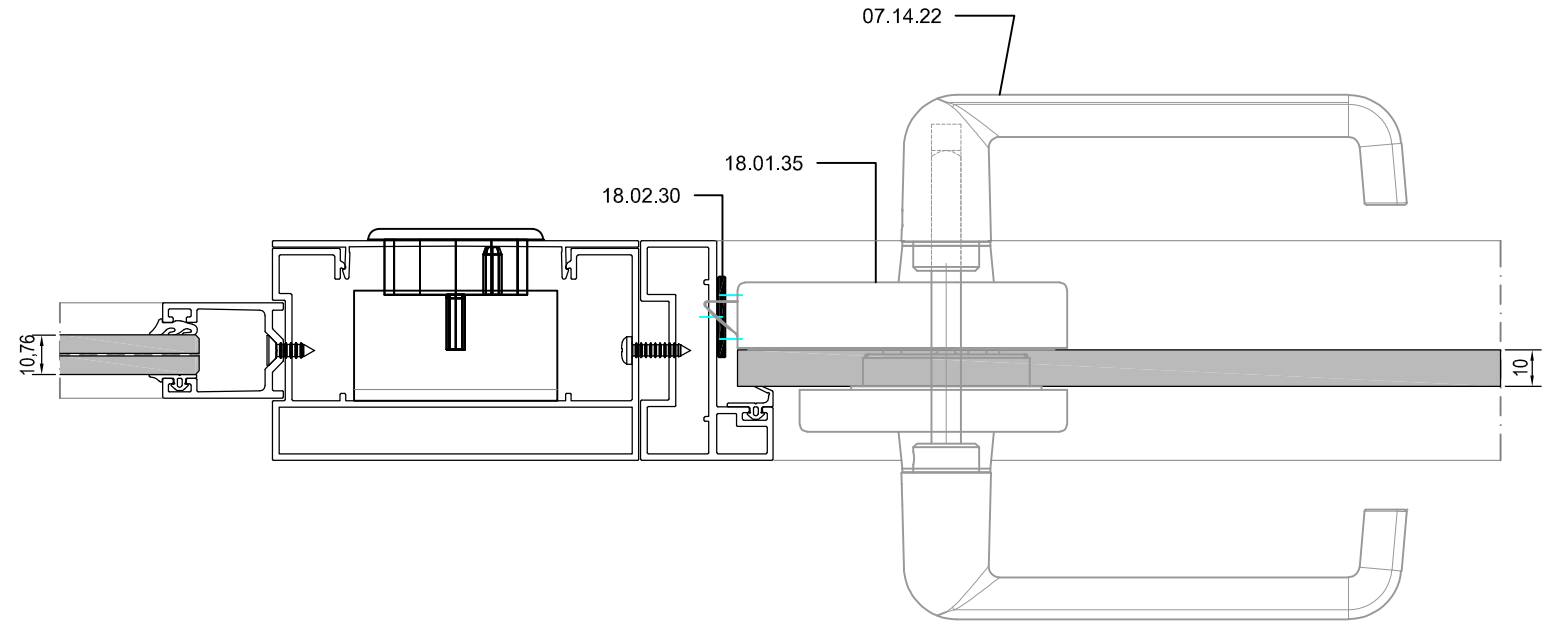

ALÜMİNYUM KASA CAM KAPI DETAYI İÇİN
GLASS DOOR WITH ALUMINIUM FRAME DETAIL