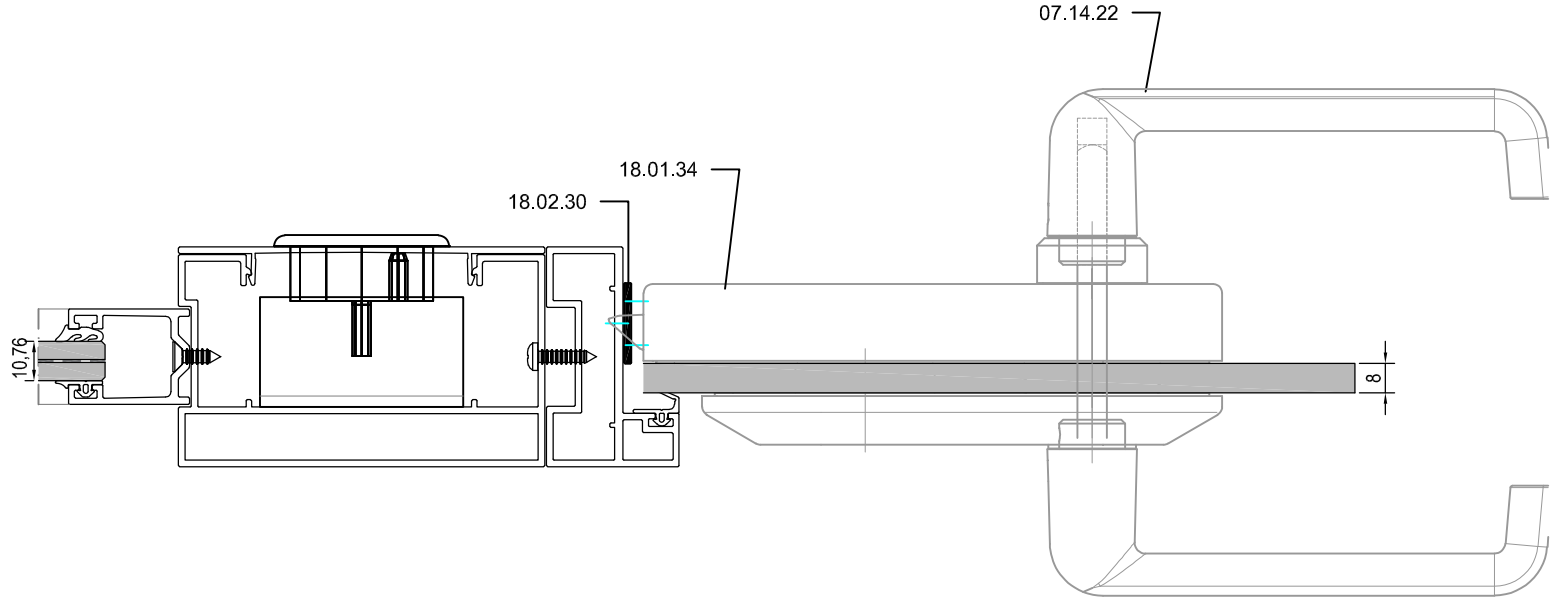

ALÜMİNYUM KASA CAM KAPI DETAYI İÇİN
GLASS DOOR WITH ALUMINIUM FRAME DETAIL