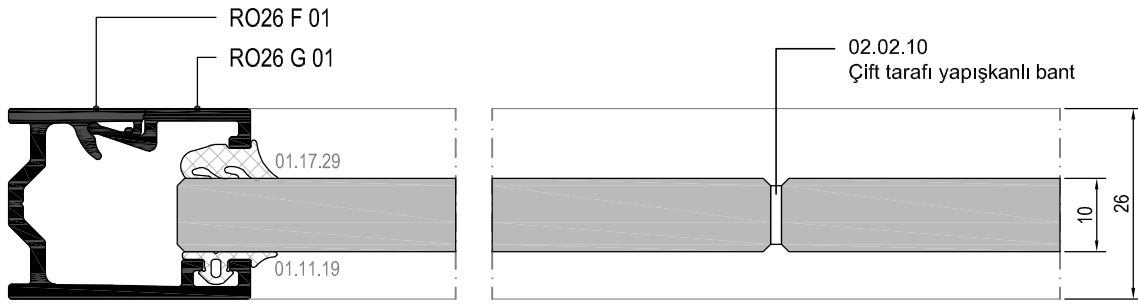

CAM CAM KAPI DETAYI
GLASS-TO-GLASS DOOR DETAIL