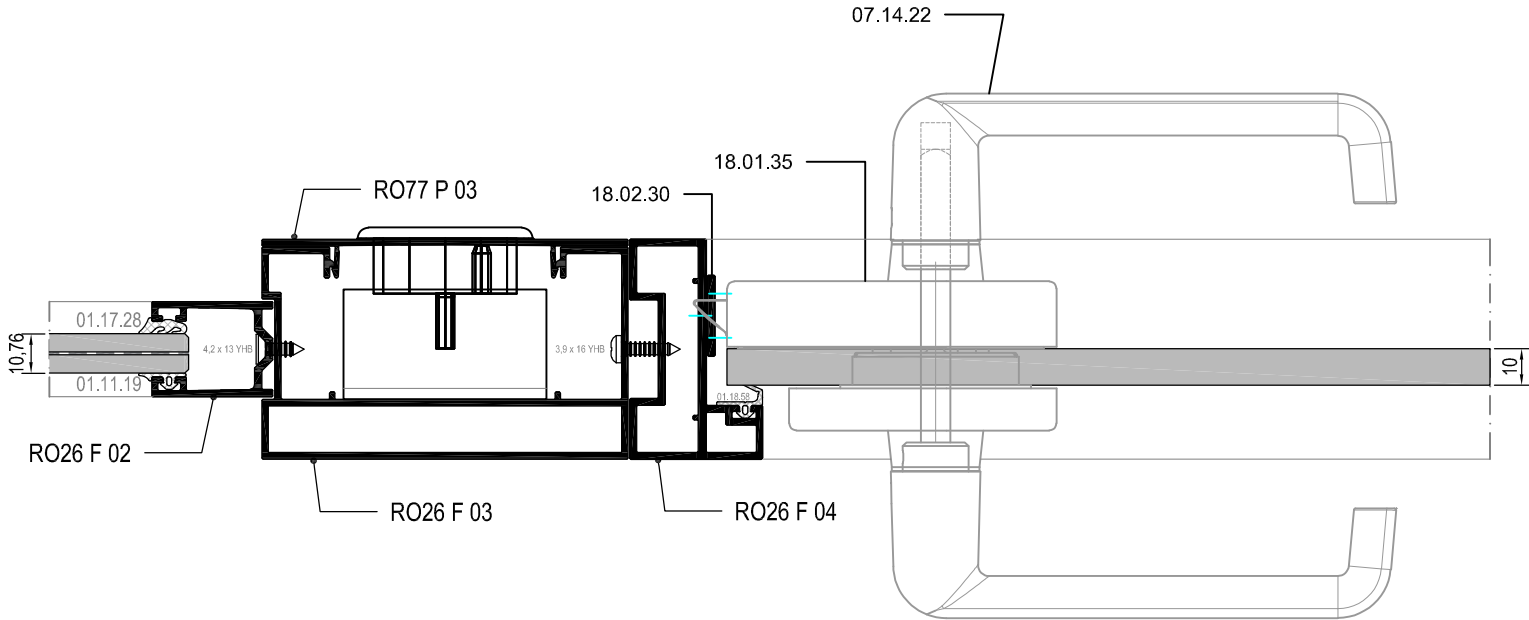

ALÜMİNYUM KASA CAM KAPI DETAYI
GLASS DOOR DETAIL WITH ALUMINIUM FRAME

ALÜMİNYUM KASA CAM KAPI DETAYI
GLASS DOOR DETAIL WITH ALUMINIUM FRAME

Ölçek/Scale: 1/2

ALÜMİNYUM KASA CAM KAPI DETAYI
GLASS DOOR DETAIL WITH ALUMINIUM FRAME