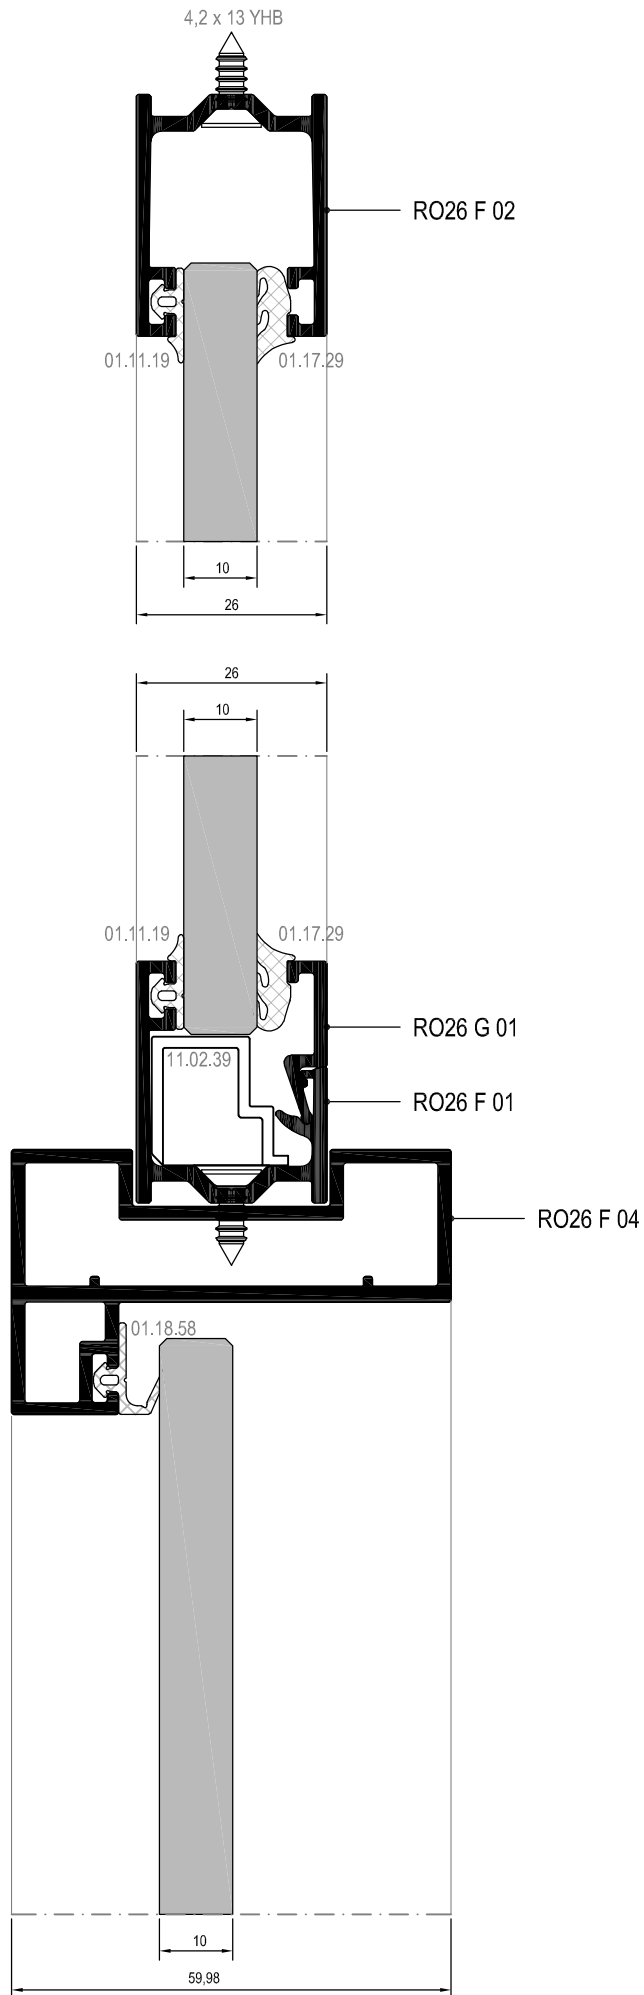

RO26 F 01

RO26 F 02

RO26 F 03

KOD / CODE	AĞIRLIK (kg/m) / WEIGHT	Jxx cm ⁴	Jyy cm ⁴	L m
RO26 F 04	1,123	16,625	4,231	6
RO26 F 05	1,118	16,087	4,505	6
RO26 F 06	0,753	3,160	5,175	6
RO26 G 01	0,138	0,214	0,013	6

ALÜMİNYUM KASA CAM KAPI DETAYI
GLASS DOOR DETAIL WITH ALUMINIUM FRAME

Ölçek/Scale: 1/2

ALÜMİNYUM KASA CAM KAPI DETAYI
GLASS DOOR DETAIL WITH ALUMINIUM FRAME

ALÜMİNYUM KASA CAM KAPI DETAYI
GLASS DOOR DETAIL WITH ALUMINIUM FRAME

Ölçek/Scale: 1/2

ALÜMİNYUM KASA AHŞAP KAPI DETAYI
WOOD DOOR DETAIL WITH ALUMINIUM FRAME

ALÜMİNYUM KASA AHŞAP KAPI DETAYI
WOOD DOOR DETAIL WITH ALUMINIUM FRAME

ALÜMİNYUM KASA AHŞAP KAPI DETAYI
WOOD DOOR DETAIL WITH ALUMINIUM FRAME

Ölçek/Scale: 1/2

CAM CAM KAPI DETAYI
GLASS-TO-GLASS DOOR DETAIL

Ölçek/Scale: 1/2

CAM CAM KAPI DETAYI
GLASS-TO-GLASS DOOR DETAIL

DETAYLAR
DETAILS

RO26

CAM CAM KAPI DETAYI
GLASS-TO-GLASS DOOR DETAIL

CAM CAM KAPI DETAYI
GLASS-TO-GLASS DOOR DETAIL