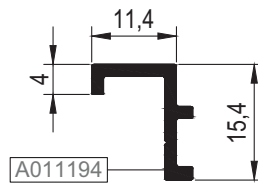

KOD / CODE	AĞIRLIK (kg/m) / WEIGHT	J_{xx} cm⁴	J_{yy} cm⁴	L m	
A011182	0,665	7,703	5,479	6	
A011183	0,955	---	---	6	
DP 13	0,141	---	---	6	

A011182

DP 13