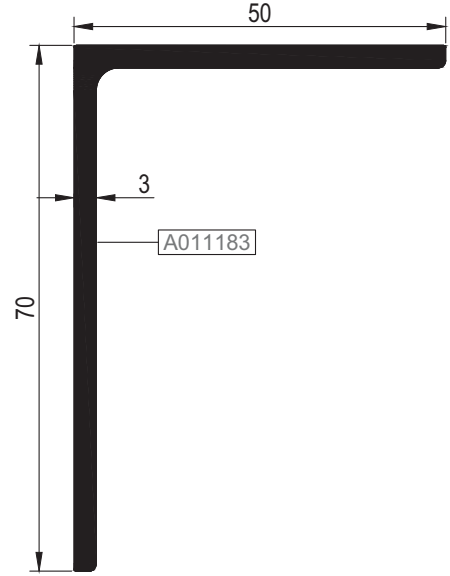

KOD / CODE	AĞIRLIK (kg/m) / WEIGHT	J_{xx} cm⁴	J_{yy} cm⁴	L m	
A011182	0,665	7,703	5,479	6	
A011183	0,955	---	---	6	
DP 13	0,141	---	---	6	

A011182

A011183