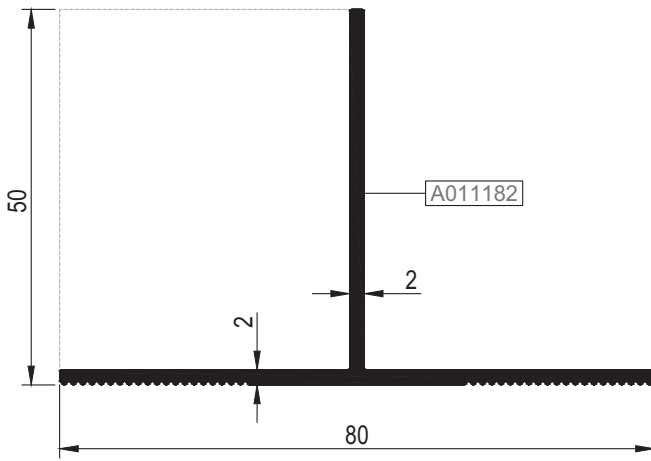

KOD / CODE	AĞIRLIK (kg/m) / WEIGHT	J_{xx} cm⁴	J_{yy} cm⁴	L m	
A011182	0,665	7,703	5,479	6	
A011183	0,955	---	---	6	
DP 13	0,141	---	---	6	

A011182