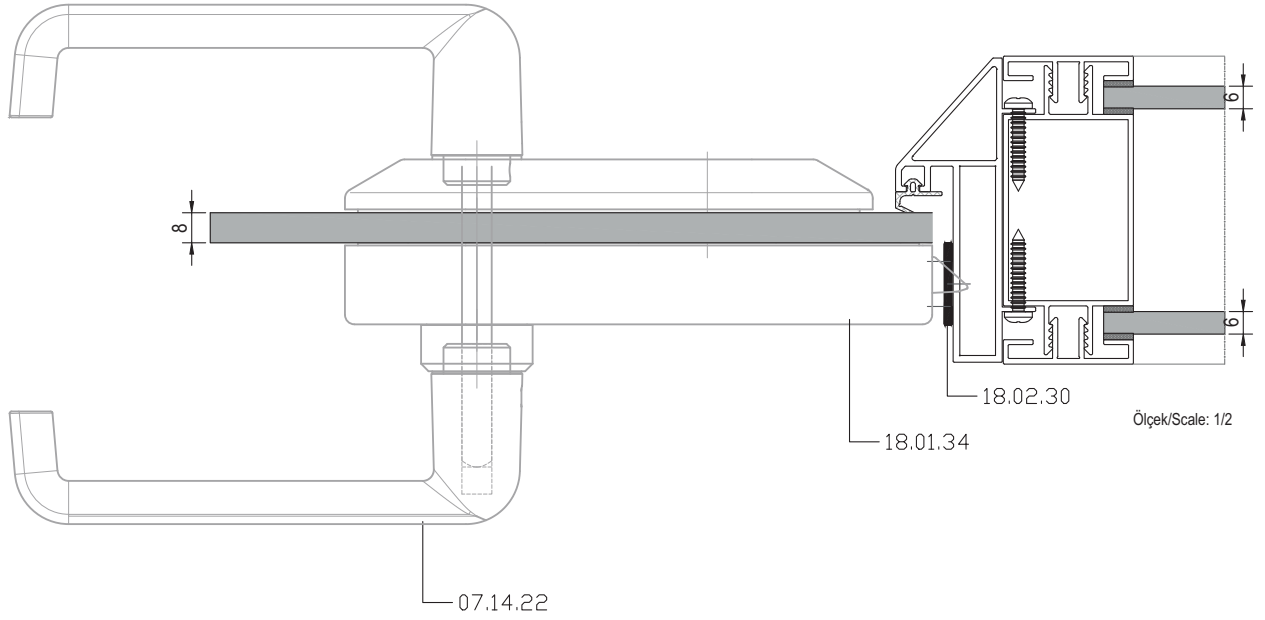

ALÜMİNYUM KASA CAM KAPI DETAYI İÇİN
GLASS DOOR WITH ALUMINIUM FRAME DETAIL