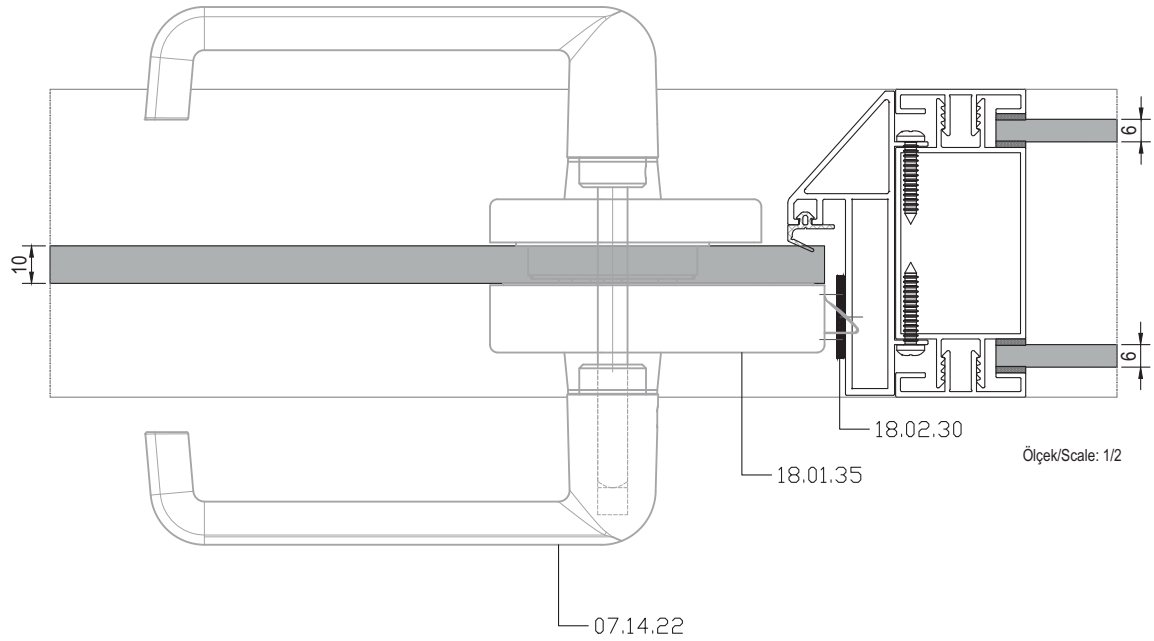

ALÜMİNYUM KASA CAM KAPI DETAYI İÇİN
GLASS DOOR WITH ALUMINIUM FRAME DETAIL