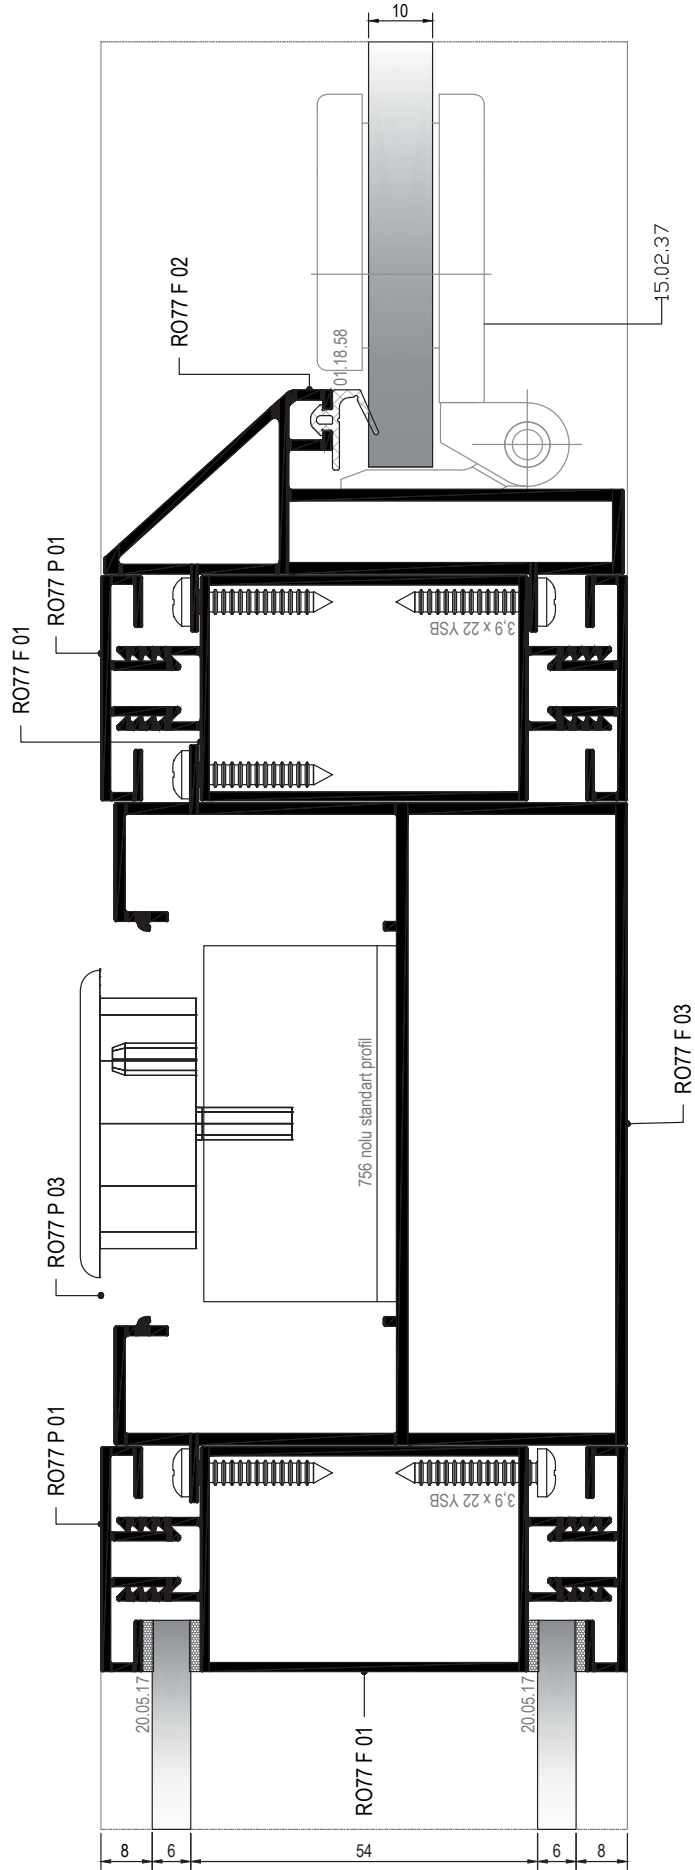

ALÜMİNYUM KASA CAM KAPI DETAYI
GLASS DOOR WITH ALUMINIUM FRAME DETAIL

DETAYI
19
DETAIL