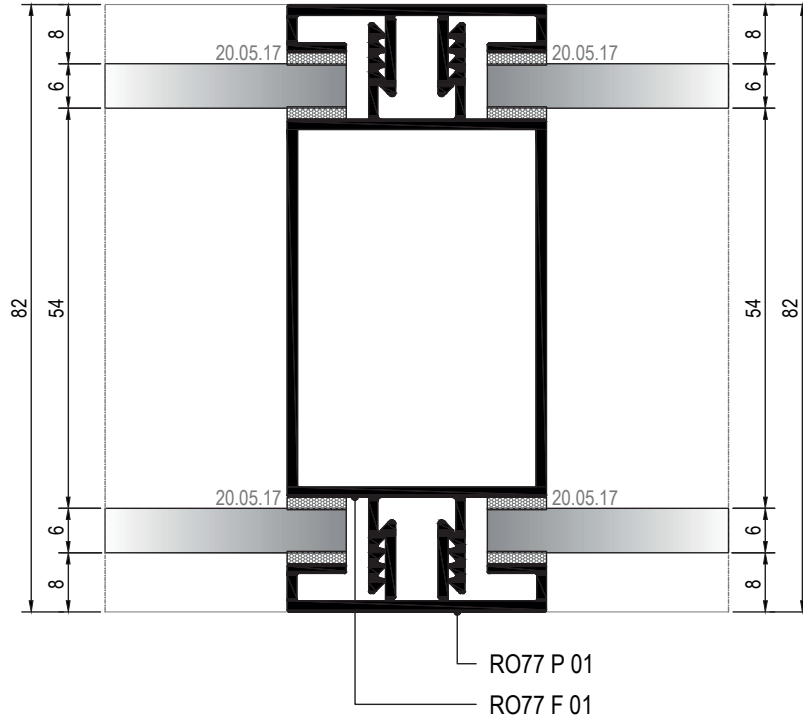

17 DETAYI
DETAIL

ALÜMİNYUM KASA CAM KAPI DETAYI
GLASS DOOR WITH ALUMINIUM FRAME DETAIL

18 DETAYI
DETAIL

ALÜMİNYUM KASA CAM KAPI DETAYI
GLASS DOOR WITH ALUMINIUM FRAME DETAIL

DETAYI
19
DETAIL

ALÜMİNYUM KASA CAM KAPI DETAYI
GLASS DOOR WITH ALUMINIUM FRAME DETAIL